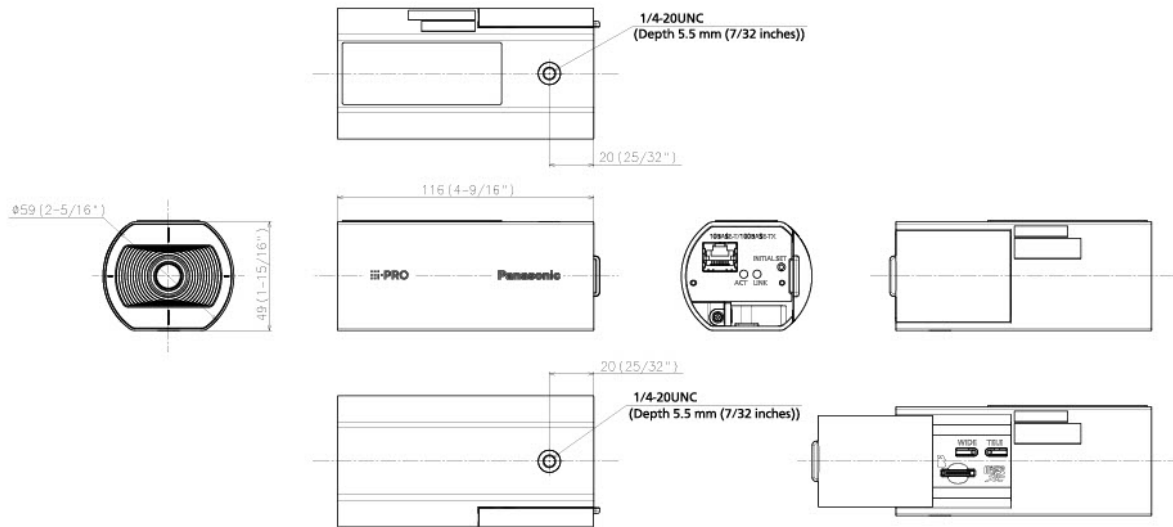

APPEARANCE

Mass : Approx. 200 g (0.44 lbs)

WV-U1142A