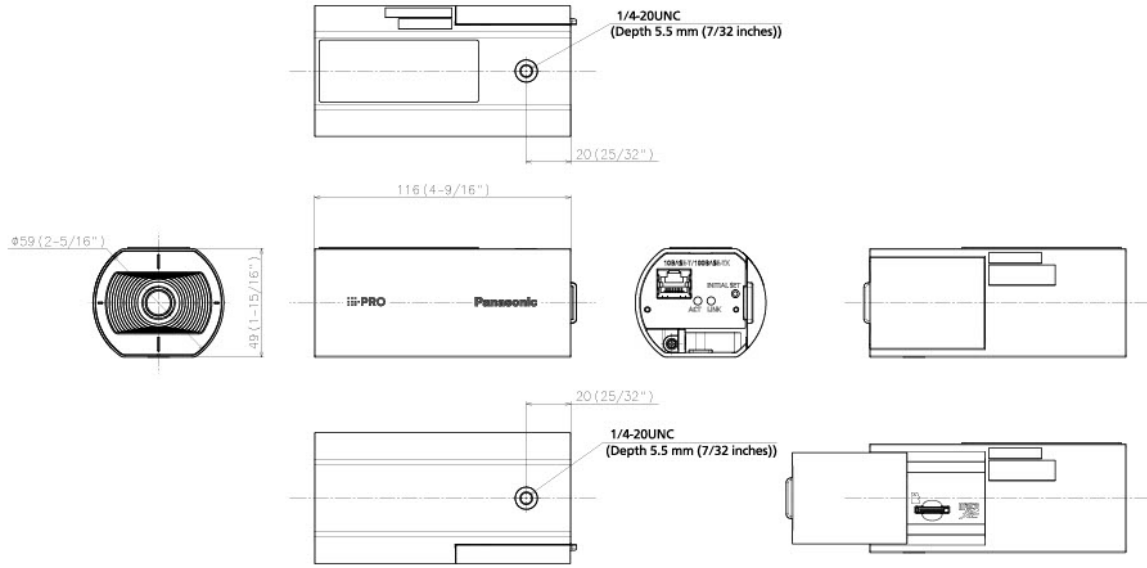

APPEARANCE

Mass : Approx. 150 g (0.33 lbs)

WV-U1130A