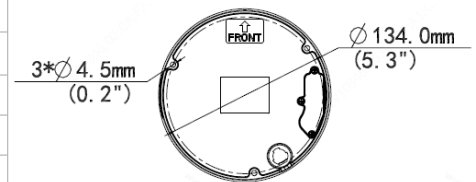

## Overview

- 8MP IR
- True WDR 120dB
- 2.8mm to 12mm motorized lens
- H.265
- IP67
- IK10 Rated

## Technical Specifications

Device	
Image Sensor:	1/2.8" Progressive Scan CMOS
Min Illumination:	Colour: 0.003Lux (F1.6, AGC ON)   0Lux with IR
Shutter Time:	Auto/Manual, 1 ~ 1/100000s
Lens:	2.8 ~ 12mm
WDR:	120 dB
Angle of View :	H: 107.4°~ 29.2°, V: 54.2°~ 16.3°, O: 111.0°~33.1°
Angle Adjustment:	Pan: 0° ~ 355° Tilt: 0° ~ 80° Rotate: 0° ~ 355°
3-Axis Adjustment :	Yes
Day & Night:	IR-Cut Filter with Auto Switch (ICR)
IR Range:	Up to 40m (131ft) IR range
Compression Standard	
Video Compression:	Ultra 265, H.265, H.264, MJPEG
Video Bit Rate:	128 Kbps~16 Mbps
Tri-Stream:	Yes
Analytics:	Cross Line, Intrusion, Enter Area, Leave Area Detection; Motion Detection, Tampering Alarm, Audio Detection
Image	
Max. Image Resolution:	3840 x 2160
Frame Rate:	20fps (3840 x 2160)
ROI Codec:	Up to 8 areas
Image Setting:	White Balance, Digital Noise Reduction, Smart IR, Flip, Dewarping, HLC, BLC