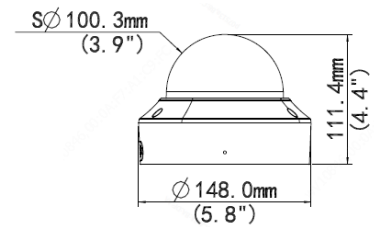

## Overview

- 8MP IR
- True WDR 120dB
- 2.8mm to 12mm motorized lens
- H.265
- IP67
- IK10 Rated

## Technical Specifications

Device	
Image Sensor:	1/2.8" Progressive Scan CMOS
Min Illumination:	Colour: 0.003Lux (F1.6, AGC ON)   0Lux with IR
Shutter Time:	Auto/Manual, 1 ~ 1/100000s
Lens:	2.8 ~ 12mm
WDR:	120 dB
Angle of View :	H: 107.4°~ 29.2°, V: 54.2°~ 16.3°, O: 111.0°~33.1°
Angle Adjustment:	Pan: 0° ~ 355° Tilt: 0° ~ 80° Rotate: 0° ~ 355°
3-Axis Adjustment :	Yes
Day & Night:	IR-Cut Filter with Auto Switch (ICR)
IR Range:	Up to 40m (131ft) IR range
Compression Standard	
Video Compression:	Ultra 265, H.265, H.264, MJPEG
Video Bit Rate:	128 Kbps~16 Mbps
Tri-Stream:	Yes
Analytics:	Cross Line, Intrusion, Enter Area, Leave Area Detection; Motion Detection, Tampering Alarm, Audio Detection
Image	
Max. Image Resolution:	3840 x 2160
Frame Rate:	20fps (3840 x 2160)
ROI Codec:	Up to 8 areas
Image Setting:	White Balance, Digital Noise Reduction, Smart IR, Flip, Dewarping, HLC, BLC