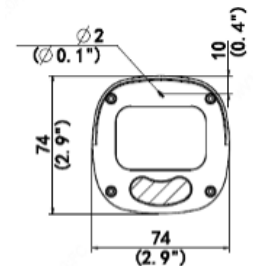

Overview

- 4MP (2688 x 1520)
- True WDR 120dB
- 2.8mm to 12mm Motorized Lens
- Built-in Mic
- IR, IP67 Rated

Technical Specifications

Device	
Image Sensor:	1/3", 4.0 Megapixel, Progressive Scan, CMOS
Min Illumination:	Color: 0.003Lux (F1.6, AGC ON) 0Lux with IR on
Shutter Time:	Auto/Manual, 1 ~ 1/100000s
Lens:	2.8 ~ 12mm, AF Automatic Focusing and Motorized Zoom Lens
WDR:	120dB
Angle of View :	H: 102.79°~ 30.86°, V: 54.50°~ 17.49°, O: 106.94°~35.49°
Angle Adjustment:	Pan: 0° ~ 360° Tilt: 0° ~ 90° Rotate: 0° ~ 360°
3-Axis Adjustment :	Yes
Day & Night:	IR-cut filter with auto switch (ICR)
IR Range:	Up to 50m (164ft) IR range
Compression Standard	
Video Compression:	Ultra 265, H.265, H.264, MJPEG
Video Bit Rate:	128 Kbps~16 Mbps
Tri-Stream:	Yes
Analytics:	Cross line, Intrusion (Based on Human Body Detection) Motion Detection, Tampering Alarm, Audio detection
Image	
Max. Image Resolution:	2688 x 1520
Frame Rate:	30fps (2688 x 1520)
ROI Codec:	Up to 8 Areas
Image Setting:	White Balance, Digital Noise Reduction, Smart IR, Flip, Dewarping, HLC, BLC

Technical Specifications

Network	
Protocols:	IPv4, IGMP, ICMP, ARP, TCP, UDP, DHCP, RTP, RTSP, RTCP, RTMP, DNS, DDNS, NTP, FTP, UPnP, HTTP, HTTPS, SMTP, SSL, QoS, 802.1x, SNMP
Interface	
Communication Interface:	10/100M Base-TX Ethernet
Local Storage:	Micro SD, up to 256GB
Audio Compression:	G.711
Built-in Mic	Supported
General	
Operating Conditions:	Temperature: -30°C ~ 60°C (-22°F ~ 140°F), Humidity: ≤95% RH (non-condensing)
Power Consumption:	Max 8.5W
Power Supply:	DC 12V±25%, PoE (IEEE 802.3af)
Weather Proof Rating:	IP67
Vandal Resistant:	–
Dimensions:	206 × 74 × 74mm (8.1" × 2.9" × 2.9")
Weight:	0.55kg (1.2lb)
Software:	Includes Video Insight VMS License
Warranty:	4 Year Advanced Replacement
Accessories	<div style="display: flex; justify-content: space-around; align-items: center;"> <div style="text-align: center;"> <p>M-JB-MINI-B</p>  </div> <div style="text-align: center;"> <p>M-PM-B</p>  </div> </div>