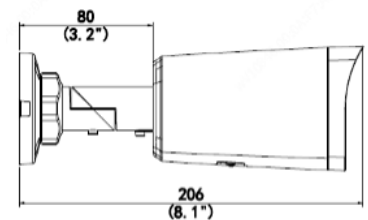

Overview

- 4MP (2688 x 1520)
- True WDR 120dB
- 2.8mm to 12mm Motorized Lens
- Built-in Mic
- IR, IP67 Rated

Technical Specifications

Device	
Image Sensor:	1/3", 4.0 Megapixel, Progressive Scan, CMOS
Min Illumination:	Color: 0.003Lux (F1.6, AGC ON) 0Lux with IR on
Shutter Time:	Auto/Manual, 1 ~ 1/100000s
Lens:	2.8 ~ 12mm, AF Automatic Focusing and Motorized Zoom Lens
WDR:	120dB
Angle of View :	H: 102.79°~ 30.86°, V: 54.50°~ 17.49°, O: 106.94°~35.49°
Angle Adjustment:	Pan: 0° ~ 360° Tilt: 0° ~ 90° Rotate: 0° ~ 360°
3-Axis Adjustment :	Yes
Day & Night:	IR-cut filter with auto switch (ICR)
IR Range:	Up to 50m (164ft) IR range
Compression Standard	
Video Compression:	Ultra 265, H.265, H.264, MJPEG
Video Bit Rate:	128 Kbps~16 Mbps
Tri-Stream:	Yes
Analytics:	Cross line, Intrusion (Based on Human Body Detection) Motion Detection, Tampering Alarm, Audio detection
Image	
Max. Image Resolution:	2688 x 1520
Frame Rate:	30fps (2688 x 1520)
ROI Codec:	Up to 8 Areas
Image Setting:	White Balance, Digital Noise Reduction, Smart IR, Flip, Dewarping, HLC, BLC

Technical Specifications

Network	
Protocols:	IPv4, IGMP, ICMP, ARP, TCP, UDP, DHCP, RTP, RTSP, RTCP, RTMP, DNS, DDNS, NTP, FTP, UPnP, HTTP, HTTPS, SMTP, SSL, QoS, 802.1x, SNMP
Interface	
Communication Interface:	10/100M Base-TX Ethernet
Local Storage:	Micro SD, up to 256GB
Audio Compression:	G.711
Built-in Mic	Supported
General	
Operating Conditions:	Temperature: -30°C ~ 60°C (-22°F ~ 140°F), Humidity: ≤95% RH (non-condensing)
Power Consumption:	Max 8.5W
Power Supply:	DC 12V±25%, PoE (IEEE 802.3af)
Weather Proof Rating:	IP67
Vandal Resistant:	–
Dimensions:	206 × 74 × 74mm (8.1" × 2.9" × 2.9")
Weight:	0.55kg (1.2lb)
Software:	Includes Video Insight VMS License
Warranty:	4 Year Advanced Replacement
Accessories	<div style="display: flex; justify-content: space-around; align-items: center;"> <div style="text-align: center;"> <p>M-JB-MINI-B</p>  </div> <div style="text-align: center;"> <p>M-PM-B</p>  </div> </div>