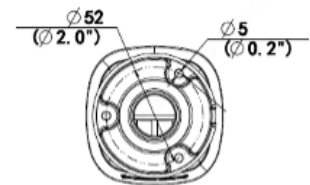

Overview

- 4MP (2688 x 1520)
- True WDR 120dB
- 2.8mm to 12mm Motorized Lens
- Built-in Mic
- IR, IP67 Rated

Technical Specifications

Device	
Image Sensor:	1/3", 4.0 Megapixel, Progressive Scan, CMOS
Min Illumination:	Color: 0.003Lux (F1.6, AGC ON) 0Lux with IR on
Shutter Time:	Auto/Manual, 1 ~ 1/100000s
Lens:	2.8 ~ 12mm, AF Automatic Focusing and Motorized Zoom Lens
WDR:	120dB
Angle of View :	H: 102.79°~ 30.86°, V: 54.50°~ 17.49°, O: 106.94°~35.49°
Angle Adjustment:	Pan: 0° ~ 360° Tilt: 0° ~ 90° Rotate: 0° ~ 360°
3-Axis Adjustment :	Yes
Day & Night:	IR-cut filter with auto switch (ICR)
IR Range:	Up to 50m (164ft) IR range
Compression Standard	
Video Compression:	Ultra 265, H.265, H.264, MJPEG
Video Bit Rate:	128 Kbps~16 Mbps
Tri-Stream:	Yes
Analytics:	Cross line, Intrusion (Based on Human Body Detection) Motion Detection, Tampering Alarm, Audio detection
Image	
Max. Image Resolution:	2688 x 1520
Frame Rate:	30fps (2688 x 1520)
ROI Codec:	Up to 8 Areas
Image Setting:	White Balance, Digital Noise Reduction, Smart IR, Flip, Dewarping, HLC, BLC

Technical Specifications

Network	
Protocols:	IPv4, IGMP, ICMP, ARP, TCP, UDP, DHCP, RTP, RTSP, RTCP, RTMP, DNS, DDNS, NTP, FTP, UPnP, HTTP, HTTPS, SMTP, SSL, QoS, 802.1x, SNMP
Interface	
Communication Interface:	10/100M Base-TX Ethernet
Local Storage:	Micro SD, up to 256GB
Audio Compression:	G.711
Built-in Mic	Supported
General	
Operating Conditions:	Temperature: -30°C ~ 60°C (-22°F ~ 140°F), Humidity: ≤95% RH (non-condensing)
Power Consumption:	Max 8.5W
Power Supply:	DC 12V±25%, PoE (IEEE 802.3af)
Weather Proof Rating:	IP67
Vandal Resistant:	–
Dimensions:	206 × 74 × 74mm (8.1" × 2.9" × 2.9")
Weight:	0.55kg (1.2lb)
Software:	Includes Video Insight VMS License
Warranty:	4 Year Advanced Replacement
Accessories	<div style="display: flex; justify-content: space-around; align-items: center;"> <div style="text-align: center;"> <p>M-JB-MINI-B</p>  </div> <div style="text-align: center;"> <p>M-PM-B</p>  </div> </div>