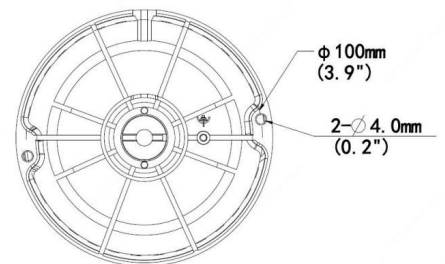

## Overview

- 4MP IR
- True WDR 120dB
- 4.0mm lens
- H.265
- IP67, IK10 rated

## Technical Specifications

Device	
Image Sensor:	1/3" Progressive Scan CMOS
Min Illumination:	Colour: 0.01Lux (F2.0, AGC ON)   0Lux with IR
Shutter Time:	Auto/Manual, 1 ~ 1/100000s
Lens:	4.0mm@F2.0
WDR:	120dB
Angle of View :	H: 82.0°, V: 41.6°, O: 100.9°
Angle Adjustment:	Pan: 3° ~ 360° Tilt: 0° ~ 68° Rotate: 3° ~ 360°
3-Axis Adjustment :	Yes
Day & Night:	IR-Cut Filter with Auto Switch (ICR)
IR Range:	Up to 30m (98ft) IR range
Compression Standard	
Video Compression:	Ultra 265, H.265, H.264, MJPEG
Video Bit Rate:	128 Kbps~16 Mbps
Tri-Stream:	Yes
Analytics:	Intrusion, Human Body Detection, Motion Detection, Tampering Alarm, Audio Detection
Image	
Max. Image Resolution:	2688 x 1520
Frame Rate:	30fps (2688 x 1520)
ROI Codec:	Up to 2 Areas
Image Setting:	White Balance, Digital Noise Reduction, Smart IR, Flip, HLC, BLC