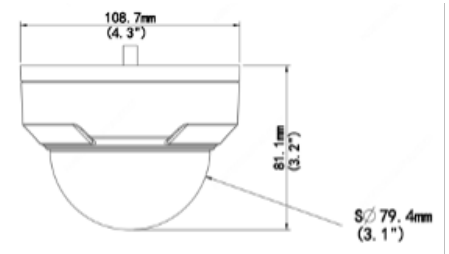

## Overview

- 4MP IR
- True WDR 120dB
- 4.0mm lens
- H.265
- IP67, IK10 rated

## Technical Specifications

Device	
Image Sensor:	1/3" Progressive Scan CMOS
Min Illumination:	Colour: 0.01Lux (F2.0, AGC ON)   0Lux with IR
Shutter Time:	Auto/Manual, 1 ~ 1/100000s
Lens:	4.0mm@F2.0
WDR:	120dB
Angle of View :	H: 82.0°, V: 41.6°, O: 100.9°
Angle Adjustment:	Pan: 3° ~ 360° Tilt: 0° ~ 68° Rotate: 3° ~ 360°
3-Axis Adjustment :	Yes
Day & Night:	IR-Cut Filter with Auto Switch (ICR)
IR Range:	Up to 30m (98ft) IR range
Compression Standard	
Video Compression:	Ultra 265, H.265, H.264, MJPEG
Video Bit Rate:	128 Kbps~16 Mbps
Tri-Stream:	Yes
Analytics:	Intrusion, Human Body Detection, Motion Detection, Tampering Alarm, Audio Detection
Image	
Max. Image Resolution:	2688 x 1520
Frame Rate:	30fps (2688 x 1520)
ROI Codec:	Up to 2 Areas
Image Setting:	White Balance, Digital Noise Reduction, Smart IR, Flip, HLC, BLC